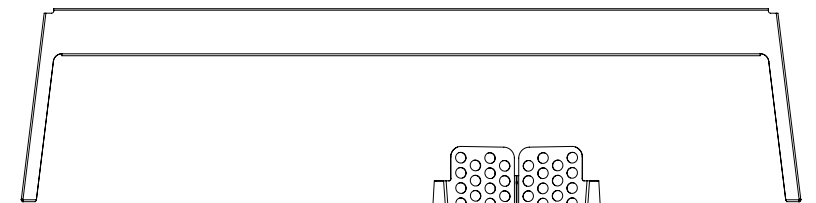

HS Stools, Benches, Chair

Made for sitting, standing, a perch for anything.
For taking it easy and for getting stuff done.

Perfectly at home in design studios and at cafes,
in schools, colleges, labs, at the archery range,
for hanging out by the water or in the garden.
Just about anywhere, indoors and out.

Use everywhere, everyday. Guaranteed for life.

- Materials & Colors Page 11
- Bespoke & Custom Page 19
- Sizes & Specifications Page 23
- Re-use, Refurbish, Recycle Page 25

P 27

P 35

P 39

P 43