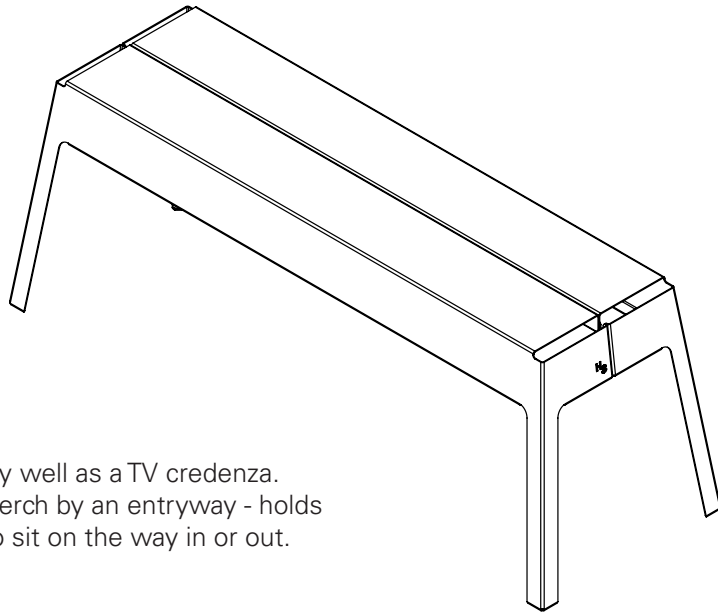

## OVERVIEW

Long. Mighty. Multi-functional.

Available with and without shelf.

## DIMENSIONS

L [seat]: 1200mm / 48"

W: 400mm / 16"

H: 450mm / 18"

With shelf, works very well as a TV credenza.  
Great as a compact perch by an entryway - holds shoes, a quick spot to sit on the way in or out.