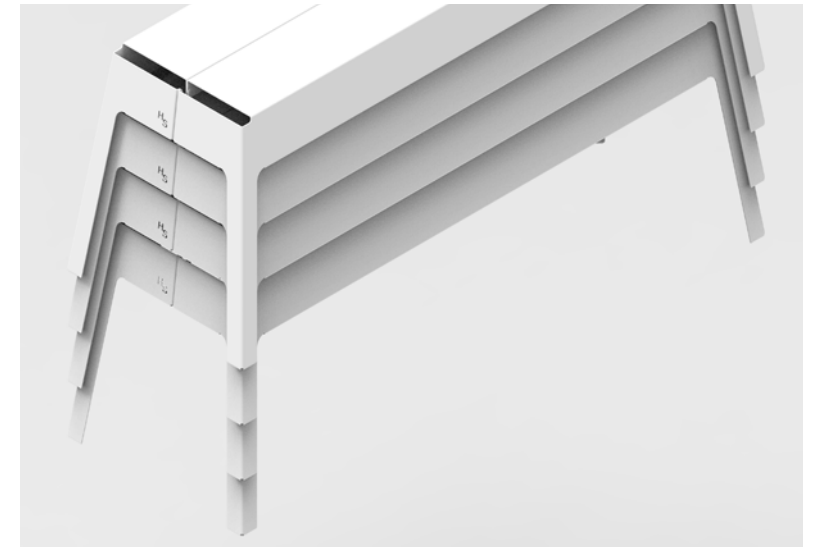

HS Bench Long, Seats 3-4

OVERVIEW

Long. Mighty. Multi-functional.

Available with and without shelf.

DIMENSIONS

L [seat]: 1200mm / 48"

W: 400mm / 16"

H: 450mm / 18"

With shelf, works very well as a TV credenza.
Great as a compact perch by an entryway - holds shoes, a quick spot to sit on the way in or out.

OPTIONS

Available in Stainless Steel 304.
Available in Stainless Steel 316.
Custom colors.
Custom sizes.
Personalized with your logo.

NOTE

Custom colors [at no charge] and custom sizes [no charge for small differences] require minimum order quantities of 25 pieces.