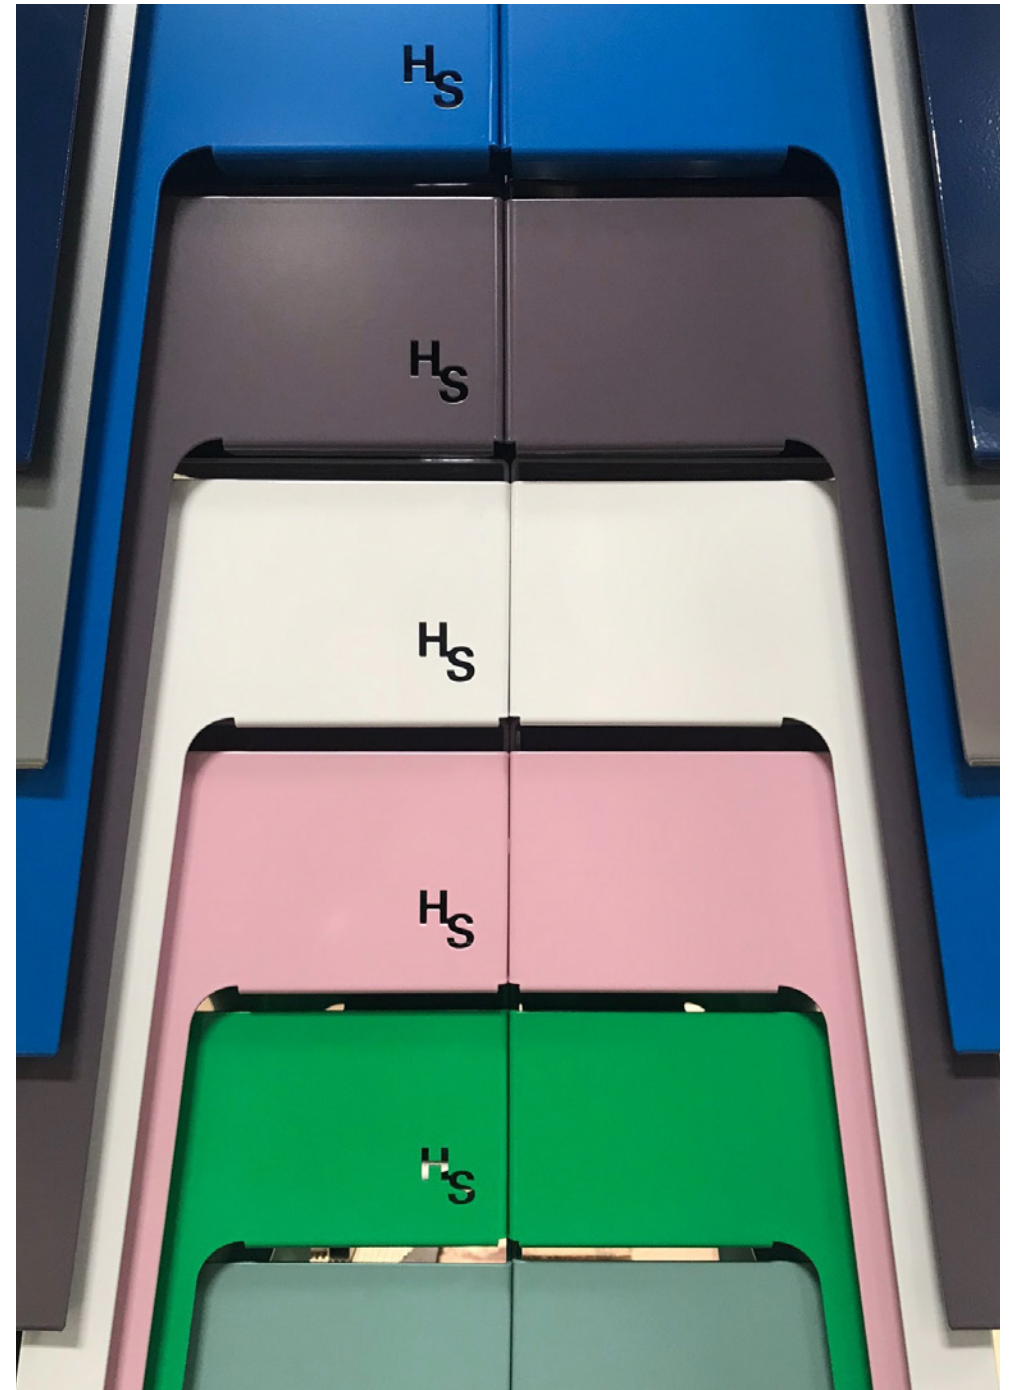

Sizes & Specifications

ACTUAL vs. NOMINAL SIZES

Raw materials are made in standard sizes, such as 4'X8'. When machined to a tabletop, the resulting size is a bit smaller, 3'10"X7'10".

- 3'10"X7'10" is the actual size
- 4'X8' is the nominal size.

Since it is easier [and quicker] to think in terms of whole numbers rather than fractions, we typically mention nominal sizes / dimensions. This is also standard practice across the architecture and building industry.

Please enquire ahead of time whenever dimensions are super critical.

SPECIAL SIZES FOR SPECIAL PROJECTS

For special projects, or large projects, it is possible for us to have raw materials manufactured in larger sizes, smaller sizes, or more efficient sizes. Please enquire.

contact@honeststructures.com

CHANGE FOR THE BETTER

HS refines product designs to make them better. As such, details on the same products may vary from one batch to the next, especially over extended periods of time.