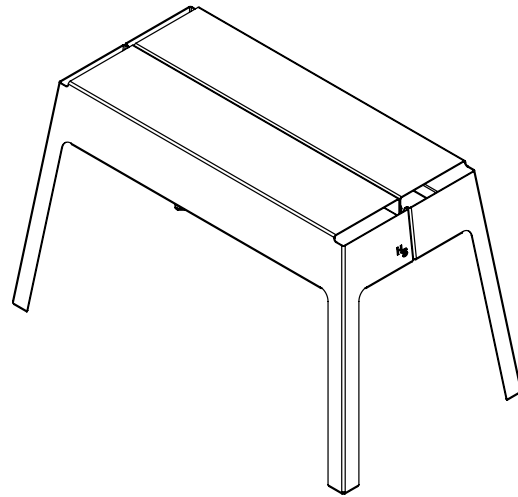

## OVERVIEW

Medium. Mighty. Multi-functional.

Available with and without shelf.

With shelf, works very well as a TV credenza.  
Great as a compact perch by an entryway - holds shoes, a quick spot to sit on the way in or out.

## DIMENSIONS

L [seat]: 600mm / 24"

W: 400mm / 16"

H: 450mm / 18"